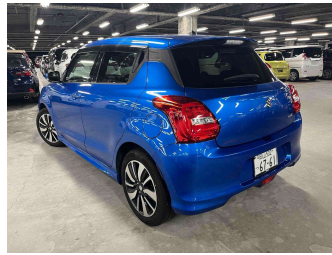

2017 Suzuki Swift HYBRID RS

Purchase Price **POA**
Includes GST, Registration & Licensing

Finance may be available on this vehicle. Ask one of our friendly staff for more information.

Gain peace of mind with Mechanical Breakdown Insurance. **Ask us how.**

Top features
None Listed

Body Style

-

Odometer
60,224 km

Engine
1200 cc

Fuel Type
Hybrid

Transmission
CVT

Wheels
-

VIN
-

Interior
-

Safety
-

Reg No.

-

Ext Colour
Blue

History
Ex-Overseas

Seats
-