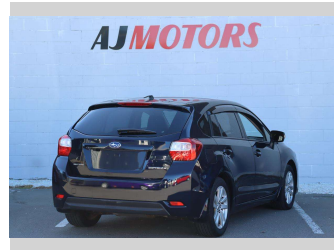

2015 Subaru Impreza SPORTS

Purchase Price **\$13,980**
Includes GST
 Excludes on-road costs of \$695

Finance may be available on this vehicle. Ask one of our friendly staff for more information.

Gain peace of mind with Mechanical Breakdown Insurance. **Ask us how.**

Body Style
4 door, Hatchback

Odometer
102,000 km

Engine
1990 cc, Internal Combustion

Fuel Type
Petrol

Transmission
Automatic, 4WD

Wheels
16", Factory Alloys

VIN
7AT0GF09X24089513

Interior
Black, Plastic