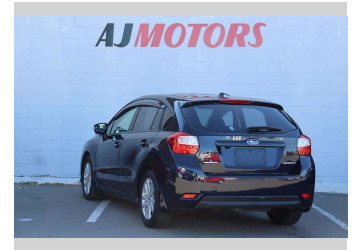

2015 Subaru Impreza SPORTS

Purchase Price **\$13,980**
Includes GST
 Excludes on-road costs of \$695

Finance may be available on this vehicle. Ask one of our friendly staff for more information.

Gain peace of mind with Mechanical Breakdown Insurance. **Ask us how.**

Body Style
4 door, Hatchback

Odometer
102,000 km

Engine
1990 cc, Internal Combustion

Fuel Type
Petrol

Transmission
Automatic, 4WD

Wheels
16", Factory Alloys

VIN
7AT0GF09X24089513

Interior
Black, Plastic