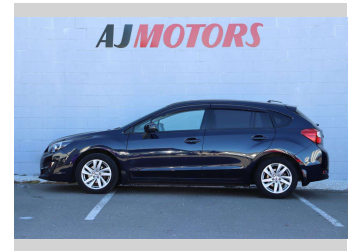

2015 Subaru Impreza SPORTS

Purchase Price **\$13,980**
Includes GST
 Excludes on-road costs of \$695

Finance may be available on this vehicle. Ask one of our friendly staff for more information.

Gain peace of mind with Mechanical Breakdown Insurance. **Ask us how.**

Body Style
4 door, Hatchback

Odometer
102,000 km

Engine
1990 cc, Internal Combustion

Fuel Type
Petrol

Transmission
Automatic, 4WD

Wheels
16", Factory Alloys

VIN
7AT0GF09X24089513

Interior
Black, Plastic