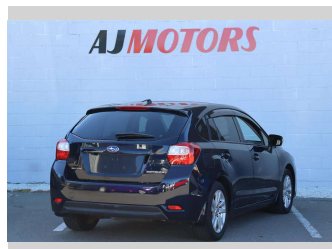

# 2015 Subaru Impreza SPORTS

**Purchase Price** **\$11,988**  
Includes GST  
 Excludes on-road costs of \$695

Finance may be available on this vehicle. Ask one of our friendly staff for more information.

Body Style  
**4 door, Hatchback**

Odometer  
**102,000 km**

Engine  
**1990 cc, Internal Combustion**

Fuel Type  
**Petrol**

Transmission  
**Automatic, 4WD**

Wheels  
**16", Factory Alloys**

VIN  
**7AT0GF09X24089513**