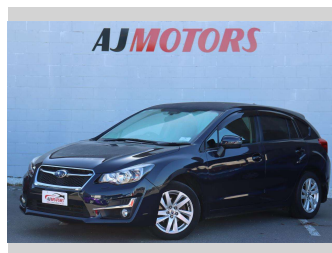

# 2015 Subaru Impreza SPORTS

**Purchase Price** **\$11,988**  
Includes GST  
 Excludes on-road costs of \$695

Finance may be available on this vehicle. Ask one of our friendly staff for more information.

Body Style  
**4 door, Hatchback**

Odometer  
**102,000 km**

Engine  
**1990 cc, Internal Combustion**

Fuel Type  
**Petrol**

Transmission  
**Automatic, 4WD**

Wheels  
**16", Factory Alloys**

VIN  
**7AT0GF09X24089513**

Interior  
**Black, Plastic**

Safety

Based on 2023 UCSR rating for 12-16 models

Reg No.  
 -

Ext Colour  
**Blue**

History  
**Ex-Overseas**

Seats  
**5 seats, Cloth**

CO2 Emissions  
**★★★★☆**  
**163 grams/km**