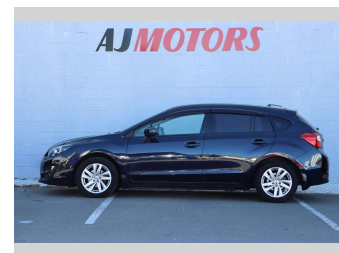

# 2015 Subaru Impreza SPORTS

**Purchase Price** **\$11,988**  
Includes GST  
 Excludes on-road costs of \$695

Finance may be available on this vehicle. Ask one of our friendly staff for more information.

Body Style  
**4 door, Hatchback**

Odometer  
**102,000 km**

Engine  
**1990 cc, Internal Combustion**

Fuel Type  
**Petrol**

Transmission  
**Automatic, 4WD**

Wheels  
**16", Factory Alloys**

VIN  
**7AT0GF09X24089513**