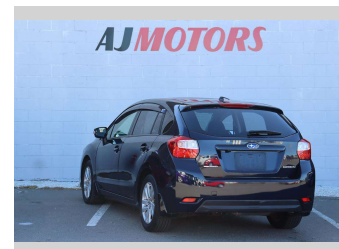

# 2015 Subaru Impreza SPORTS

**Purchase Price** **\$11,988**  
Includes GST  
 Excludes on-road costs of \$695

Finance may be available on this vehicle. Ask one of our friendly staff for more information.

Body Style  
**4 door, Hatchback**

Odometer  
**102,000 km**

Engine  
**1990 cc, Internal Combustion**

Fuel Type  
**Petrol**

Transmission  
**Automatic, 4WD**

Wheels  
**16", Factory Alloys**

VIN  
**7AT0GF09X24089513**