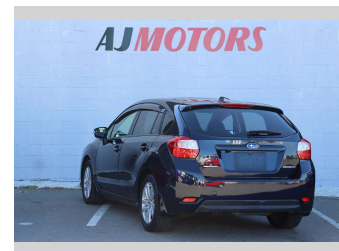

2015 Subaru Impreza Sport 4WD

Purchase Price **\$11,988**
Includes GST
 Excludes on-road costs of \$695

Finance may be available on this vehicle. Ask one of our friendly staff for more information.

Gain peace of mind with Mechanical Breakdown Insurance. **Ask us how.**

Body Style
4 door, Hatchback

Odometer
102,000 km

Engine
1990 cc, Internal Combustion

Fuel Type
Petrol

Transmission
Automatic, 4WD

Wheels
16", Factory Alloys

VIN
7AT0GF09X24089513

Interior
Black, Plastic