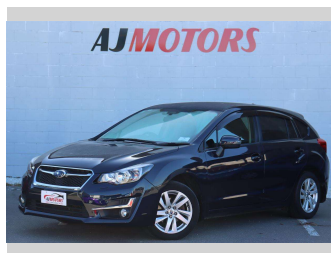

2015 Subaru Impreza Sport 4WD

Purchase Price **\$11,988**
Includes GST
 Excludes on-road costs of \$695

Finance may be available on this vehicle. Ask one of our friendly staff for more information.

Gain peace of mind with Mechanical Breakdown Insurance. **Ask us how.**

Body Style
4 door, Hatchback

Odometer
102,000 km

Engine
1990 cc, Internal Combustion

Fuel Type
Petrol

Transmission
Automatic, 4WD

Wheels
16", Factory Alloys

VIN
7AT0GF09X24089513

Interior
Black, Plastic

Based on 2023 UCSR rating for 12-16 models

Reg No.
 -

Ext Colour
Blue

History
Ex-Overseas

Seats
5 seats, Cloth

CO2 Emissions
★★★★☆
163 grams/km

Energy Economy
★★☆☆☆☆

Annual fuel cost of \$2,740
7L per 100km