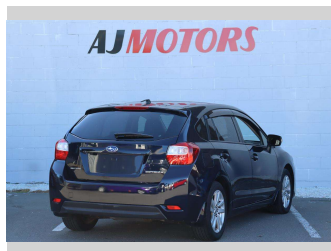

2015 Subaru Impreza Sport 4WD

Purchase Price **\$11,988**
Includes GST
 Excludes on-road costs of \$695

Finance may be available on this vehicle. Ask one of our friendly staff for more information.

Gain peace of mind with Mechanical Breakdown Insurance. **Ask us how.**

Body Style
4 door, Hatchback

Odometer
102,000 km

Engine
1990 cc, Internal Combustion

Fuel Type
Petrol

Transmission
Automatic, 4WD

Wheels
16", Factory Alloys

VIN
7AT0GF09X24089513

Interior
Black, Plastic