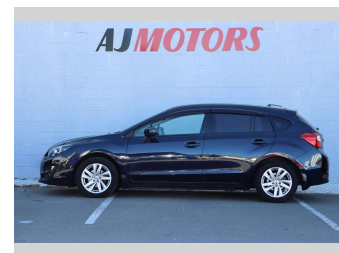

2015 Subaru Impreza Sport 4WD

Purchase Price **\$11,988**
Includes GST
 Excludes on-road costs of \$695

Finance may be available on this vehicle. Ask one of our friendly staff for more information.

Gain peace of mind with Mechanical Breakdown Insurance. **Ask us how.**

Body Style
4 door, Hatchback

Odometer
102,000 km

Engine
1990 cc, Internal Combustion

Fuel Type
Petrol

Transmission
Automatic, 4WD

Wheels
16", Factory Alloys

VIN
7AT0GF09X24089513

Interior
Black, Plastic