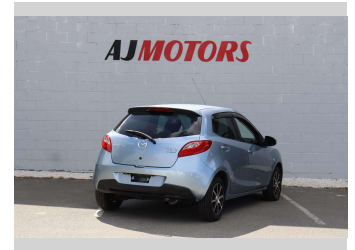

2012 Mazda Demio 13- SKYACTIVE

Purchase Price **\$8,980**

Includes GST
Excludes on-road costs of \$695

Finance may be available on this vehicle. Ask one of our friendly staff for more information.

Gain peace of mind with Mechanical Breakdown Insurance. **Ask us how.**

Body Style
4 door, Hatchback

Odometer
108,100 km

Engine
1300 cc, Internal Combustion

Fuel Type
Petrol

Transmission
Automatic

Wheels
14", Custom Alloys

VIN
7AT0C12HX24142529

Interior
Black, Plastic