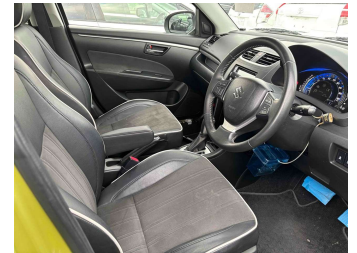

2014 Suzuki Swift 5D STYLE -DJE

Purchase Price
Includes GST, Registration & Licensing

POA

Finance may be available on this vehicle. Ask one of our friendly staff for more information.

Gain peace of mind with Mechanical Breakdown Insurance. **Ask us how.**

Top features

None Listed

Body Style
-

Odometer
71,000 km

Engine
1200 cc

Fuel Type
Petrol

Transmission
CVT

Wheels
-

VIN
-

Interior
-

Safety
-

Reg No.
-

Ext Colour
YELLOW2TONE

History
Ex-Overseas

Seats
-

CO2 Emissions
-