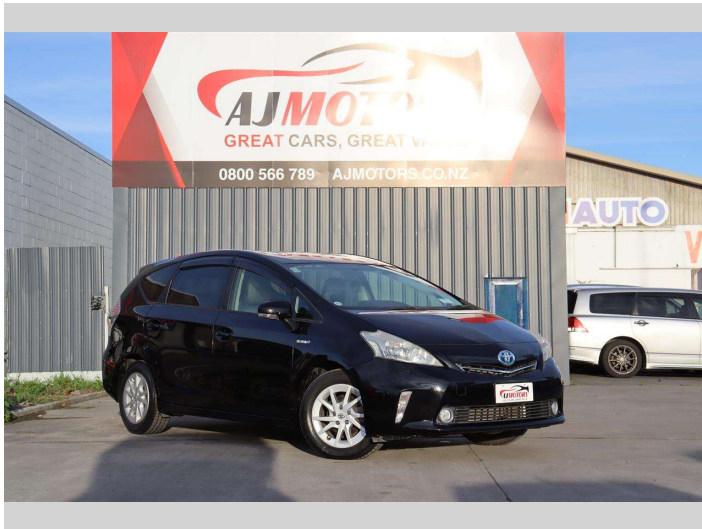

2012 Toyota Prius Alpha | Hybrid | 7 Seats

Purchase Price **\$14,980**

Includes GST
Excludes on-road costs of \$695

Finance may be available on this vehicle. Ask one of our friendly staff for more information.

Body Style
4 door, Hatchback

Odometer
71,900 km

Engine
1800 cc, Hybrid

Fuel Type
Hybrid

Transmission
Automatic, Front Wheel

Wheels
16", Factory Alloys

VIN
7AT0H637X24010715

Interior
Black, Plastic

Safety

Reg No.
-

Ext Colour
Black

History
Ex-Overseas

Seats
7 seats, Cloth

CO2 Emissions
★★★★☆
111 grams/km

Energy Economy
★★★★☆☆

Annual fuel cost of \$1,840
4.7L per 100km