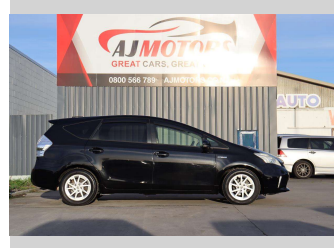

2012 Toyota Prius Alpha | Hybrid | 7 Seats

Purchase Price **\$14,980**

Includes GST
Excludes on-road costs of \$695

Finance may be available on this vehicle. Ask one of our friendly staff for more information.

Body Style
4 door, Hatchback

Odometer
71,900 km

Engine
1800 cc, Hybrid

Fuel Type
Hybrid

Transmission
Automatic, Front Wheel

Wheels
16", Factory Alloys

VIN
7AT0H637X24010715

Interior
Black, Plastic

Safety

Reg No.
-

Ext Colour
Black

History
Ex-Overseas

Seats
7 seats, Cloth

CO2 Emissions
★★★★☆
111 grams/km

Energy Economy
★★★★☆☆

Annual fuel cost of \$1,840
4.7L per 100km