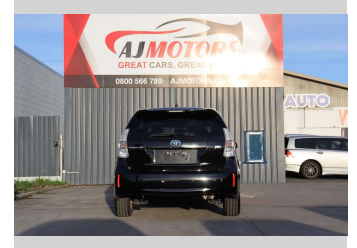

2012 Toyota Prius Alpha | Hybrid | 7 Seats

Purchase Price **\$14,980**

Includes GST
Excludes on-road costs of \$695

Finance may be available on this vehicle. Ask one of our friendly staff for more information.

Body Style
4 door, Hatchback

Odometer
71,900 km

Engine
1800 cc, Hybrid

Fuel Type
Hybrid

Transmission
Automatic, Front Wheel

Wheels
16", Factory Alloys

VIN
7AT0H637X24010715

Interior
Black, Plastic