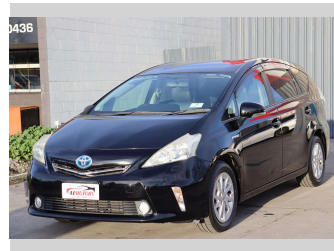

2012 Toyota Prius Alpha | Hybrid | 7 Seats

Purchase Price **\$14,980**

Includes GST
Excludes on-road costs of \$695

Finance may be available on this vehicle. Ask one of our friendly staff for more information.

Body Style
4 door, Hatchback

Odometer
71,900 km

Engine
1800 cc, Hybrid

Fuel Type
Hybrid

Transmission
Automatic, Front Wheel

Wheels
16", Factory Alloys

VIN
7AT0H637X24010715

Interior
Black, Plastic

Safety

Reg No.
-

Ext Colour
Black

History
Ex-Overseas

Seats
7 seats, Cloth

CO2 Emissions
★★★★☆
111 grams/km

Energy Economy
★★★★☆☆

Annual fuel cost of \$1,840
4.7L per 100km