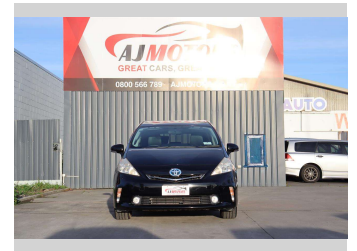

2012 Toyota Prius Alpha | Hybrid | 7 Seats

Purchase Price **\$14,980**

Includes GST
Excludes on-road costs of \$695

Finance may be available on this vehicle. Ask one of our friendly staff for more information.

Body Style
4 door, Hatchback

Odometer
71,900 km

Engine
1800 cc, Hybrid

Fuel Type
Hybrid

Transmission
Automatic, Front Wheel

Wheels
16", Factory Alloys

VIN
7AT0H637X24010715

Interior
Black, Plastic