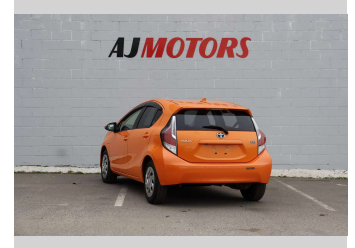

# 2016 Toyota Aqua S Style Push button

**Purchase Price** **\$9,987**

Includes GST  
Excludes on-road costs of \$695

Finance may be available on this vehicle. Ask one of our friendly staff for more information.

Body Style  
**4 door, Hatchback**

Odometer  
**117,300 km**

Engine  
**1500 cc, Hybrid**

Fuel Type  
**Hybrid**

Transmission  
**Automatic, 2WD**

Wheels  
**15", Hubcap**

VIN  
**7AT0H65YX24575065**

Interior  
**Black**