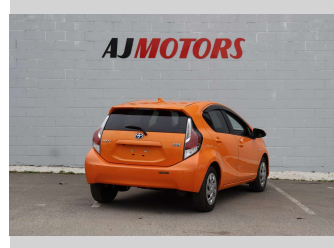

# 2016 Toyota Aqua S Style Push button

**Purchase Price** **\$9,987**

Includes GST  
Excludes on-road costs of \$695

Finance may be available on this vehicle. Ask one of our friendly staff for more information.

Body Style  
**4 door, Hatchback**

Odometer  
**117,300 km**

Engine  
**1500 cc, Hybrid**

Fuel Type  
**Hybrid**

Transmission  
**Automatic, 2WD**

Wheels  
**15", Hubcap**

VIN  
**7AT0H65YX24575065**

Interior  
**Black**