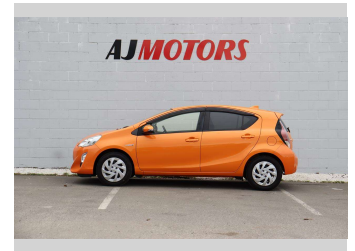

# 2016 Toyota Aqua S Style Push button

**Purchase Price** **\$9,987**

Includes GST  
Excludes on-road costs of \$695

Finance may be available on this vehicle. Ask one of our friendly staff for more information.

Body Style  
**4 door, Hatchback**

Odometer  
**117,300 km**

Engine  
**1500 cc, Hybrid**

Fuel Type  
**Hybrid**

Transmission  
**Automatic, 2WD**

Wheels  
**15", Hubcap**

VIN  
**7AT0H65YX24575065**

Interior  
**Black**