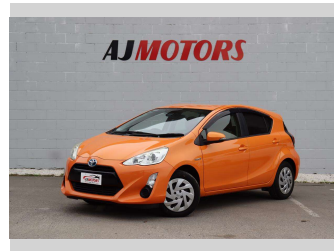

# 2016 Toyota Aqua S Style Push button

**Purchase Price** **\$9,987**

Includes GST  
Excludes on-road costs of \$695

Finance may be available on this vehicle. Ask one of our friendly staff for more information.

Body Style  
**4 door, Hatchback**

Odometer  
**117,300 km**

Engine  
**1500 cc, Hybrid**

Fuel Type  
**Hybrid**

Transmission  
**Automatic, 2WD**

Wheels  
**15", Hubcap**

VIN  
**7AT0H65YX24575065**

Interior  
**Black**