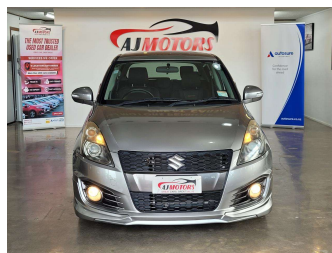

# 2014 Suzuki Swift 1.6L Sport Auto

**Purchase Price**

**\$14,980**

Includes GST  
Excludes on-road costs of \$695

Finance may be available on this vehicle. Ask one of our friendly staff for more information.

**Body Style**  
5 door, Hatchback

**Odometer**  
57,466 km

**Engine**  
1586 cc, Internal Combustion

**Fuel Type**  
Petrol

**Transmission**  
Automatic, Front Wheel

**Wheels**  
17", Factory Alloys

**VIN**  
7AT0GK0CX23307117

**Interior**  
Black, Plastic

**Safety**

Based on 2024 UCSR rating for 11-17 models

**Reg No.**  
QAN506

**Ext Colour**  
GRAY

**History**  
Ex-Overseas, 1 owner

**Seats**  
5 seats, Fabric

**CO2 Emissions**  
★★★★☆  
169 grams/km