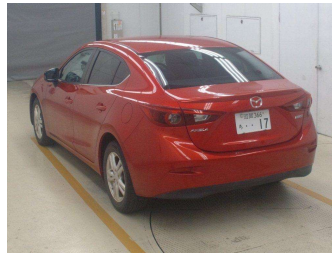

# 2015 Mazda Axela

**Purchase Price** **POA**  
Includes GST, Registration & Licensing

Finance may be available on this vehicle. Ask one of our friendly staff for more information.

Gain peace of mind with Mechanical Breakdown Insurance. **Ask us how.**

**Top features**  
None Listed

Body Style  
-  
Odometer  
**91,313 km**  
Engine  
**2000 cc**  
Fuel Type  
**Hybrid**  
Transmission  
**CVT**  
Wheels  
-  
VIN  
-  
Interior  
-  
Safety  
-

Reg No.  
-  
Ext Colour  
**Red**  
History  
**Ex-Overseas**  
Seats  
-  
CO2 Emissions  
-  
Energy Economy  
-