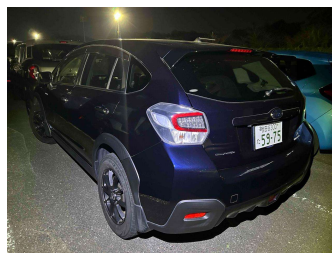

2015 Subaru Impreza XV 2.0I-L EYESIGHT

Purchase Price **POA**
Includes GST, Registration & Licensing

Finance may be available on this vehicle. Ask one of our friendly staff for more information.

Gain peace of mind with Mechanical Breakdown Insurance. **Ask us how.**

Top features

None Listed

Body Style	-	Reg No.	-
Odometer	81,000 km	Ext Colour	NAVYBLUE
Engine	2000 cc	History	Ex-Overseas
Fuel Type	Hybrid	Seats	-
Transmission	CVT	CO2 Emissions	★★★★☆
Wheels	-	135 grams/km	
VIN	-	Energy Economy	★★★★☆☆
Interior	-	Annual fuel cost of \$2,270	
Safety		5.8L per 100km	
	Based on 2023 UCSR rating for 12-16 models	Cost per year is an estimate based on petrol price of \$2.80 per litre and an average distance of 14000 km. Emissions and Energy Economy figures standardised to 3P WLTP.	
		Stock ID: 23444	