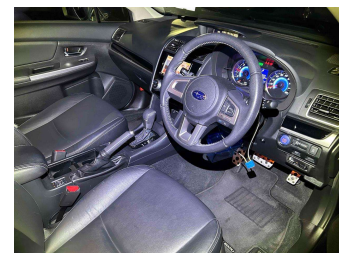

2015 Subaru Impreza XV 2.0I-L EYESIGHT

Purchase Price **POA**
Includes GST, Registration & Licensing

Finance may be available on this vehicle. Ask one of our friendly staff for more information.

Gain peace of mind with Mechanical Breakdown Insurance. **Ask us how.**

Top features

None Listed

Body Style	-	Reg No.	-
Odometer	81,000 km	Ext Colour	NAVYBLUE
Engine	2000 cc	History	Ex-Overseas
Fuel Type	Hybrid	Seats	-
Transmission	CVT	CO2 Emissions	★★★★☆
Wheels	-	135 grams/km	
VIN	-	Energy Economy	★★★★☆☆
Interior	-	Annual fuel cost of \$2,270	
Safety		5.8L per 100km	
	Based on 2023 UCSR rating for 12-16 models	Cost per year is an estimate based on petrol price of \$2.80 per litre and an average distance of 14000 km. Emissions and Energy Economy figures standardised to 3P WLTP.	
		Stock ID: 23444	