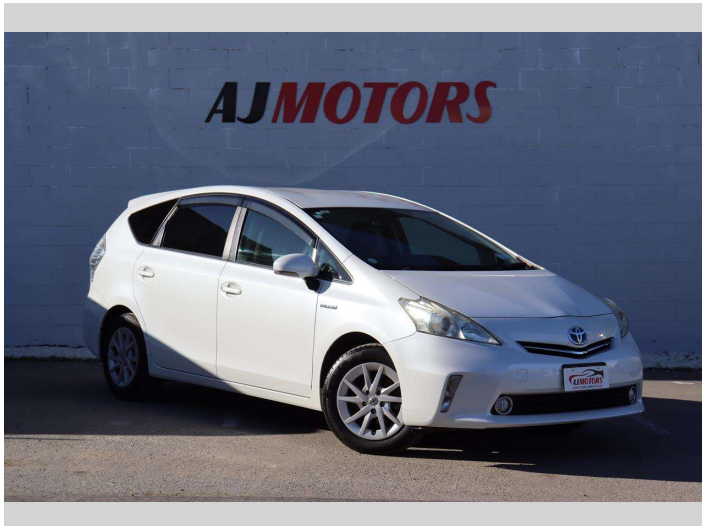

2012 Toyota Prius ALPHA G 7 seats

Purchase Price **\$13,980**
Includes GST
 Excludes on-road costs of \$695

Finance may be available on this vehicle. Ask one of our friendly staff for more information.

Gain peace of mind with Mechanical Breakdown Insurance. **Ask us how.**

Body Style
4 door, Hatchback

Odometer
117,100 km

Engine
1800 cc, Hybrid

Fuel Type
Hybrid

Transmission
Automatic, 2WD

Wheels
16", Factory Alloys

VIN
7AT0H637X24054987

Interior
Black, Plastic

Safety

Based on 2023 UCSR rating for 12-21 models

Reg No.

-

Ext Colour
PEARLWHITE

History
Ex-Overseas

Seats
7 seats, Cloth

CO2 Emissions
★★★★☆
111 grams/km