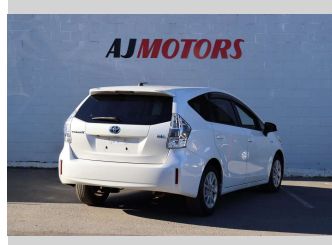

2012 Toyota Prius ALPHA G 7 seats

Purchase Price **\$13,980**
Includes GST
 Excludes on-road costs of \$695

Finance may be available on this vehicle. Ask one of our friendly staff for more information.

Gain peace of mind with Mechanical Breakdown Insurance. **Ask us how.**

Body Style
4 door, Hatchback

Odometer
117,100 km

Engine
1800 cc, Hybrid

Fuel Type
Hybrid

Transmission
Automatic, 2WD

Wheels
16", Factory Alloys

VIN
7AT0H637X24054987

Interior
Black, Plastic