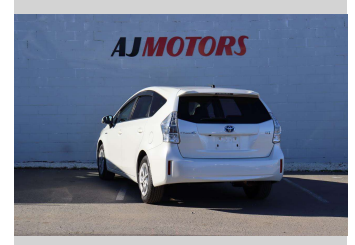

2012 Toyota Prius ALPHA G 7 seats

Purchase Price **\$13,980**
Includes GST
 Excludes on-road costs of \$695

Finance may be available on this vehicle. Ask one of our friendly staff for more information.

Gain peace of mind with Mechanical Breakdown Insurance. **Ask us how.**

Body Style
4 door, Hatchback

Odometer
117,100 km

Engine
1800 cc, Hybrid

Fuel Type
Hybrid

Transmission
Automatic, 2WD

Wheels
16", Factory Alloys

VIN
7AT0H637X24054987

Interior
Black, Plastic