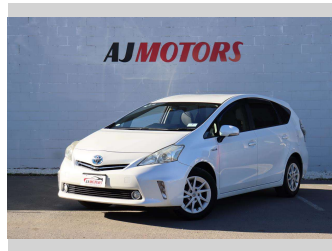

2012 Toyota Prius ALPHA G 7 seats

Purchase Price **\$13,980**
Includes GST
 Excludes on-road costs of \$695

Finance may be available on this vehicle. Ask one of our friendly staff for more information.

Gain peace of mind with Mechanical Breakdown Insurance. **Ask us how.**

Body Style
4 door, Hatchback

Odometer
117,100 km

Engine
1800 cc, Hybrid

Fuel Type
Hybrid

Transmission
Automatic, 2WD

Wheels
16", Factory Alloys

VIN
7AT0H637X24054987

Interior
Black, Plastic

Safety

Based on 2023 UCSR rating for 12-21 models

Reg No.

-

Ext Colour
PEARLWHITE

History
Ex-Overseas

Seats
7 seats, Cloth

CO2 Emissions
★★★★☆
111 grams/km