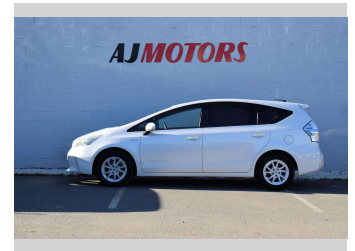

2012 Toyota Prius ALPHA G 7 seats

Purchase Price **\$13,980**
Includes GST
 Excludes on-road costs of \$695

Finance may be available on this vehicle. Ask one of our friendly staff for more information.

Gain peace of mind with Mechanical Breakdown Insurance. **Ask us how.**

Body Style
4 door, Hatchback

Odometer
117,100 km

Engine
1800 cc, Hybrid

Fuel Type
Hybrid

Transmission
Automatic, 2WD

Wheels
16", Factory Alloys

VIN
7AT0H637X24054987

Interior
Black, Plastic