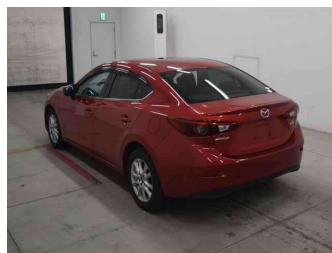

2015 Mazda Axela HYBRID HYBRID -S

Purchase Price **POA**
Includes GST, Registration & Licensing

Finance may be available on this vehicle. Ask one of our friendly staff for more information.

Gain peace of mind with Mechanical Breakdown Insurance. **Ask us how.**

Top features
None Listed

Body Style

-

Odometer

59,000 km

Engine

2000 cc

Fuel Type

Petrol

Transmission

CVT

Wheels

-

VIN

-

Interior