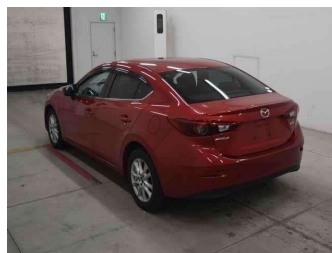

2015 Mazda Axela HYBRID HYBRID -S

Purchase Price **POA**
Includes GST, Registration & Licensing

Finance may be available on this vehicle. Ask one of our friendly staff for more information.

Gain peace of mind with Mechanical Breakdown Insurance. **Ask us how.**

Top features
None Listed

Body Style

-

Odometer
59,000 km

Engine
2000 cc

Fuel Type
Petrol

Transmission
CVT

Wheels
-

VIN
-

Interior
-

Safety
-

Reg No.

-

Ext Colour
Red

History
Ex-Overseas

Seats
-