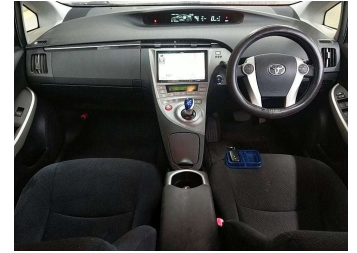

# 2013 Toyota Prius

**Purchase Price** **POA**  
Includes GST, Registration & Licensing

Finance may be available on this vehicle. Ask one of our friendly staff for more information.

Gain peace of mind with Mechanical Breakdown Insurance. **Ask us how.**

**Top features**

None Listed

Body Style  
-

Odometer  
**89,422 km**

Engine  
**1800 cc**

Fuel Type  
**Hybrid**

Transmission  
**CVT**

Wheels  
-