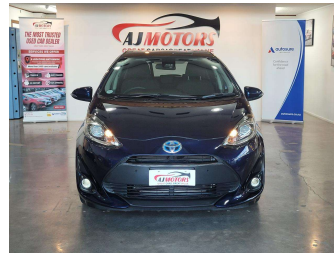

# 2018 Toyota Aqua 1.5 Hybrid push start Bluetooth

**AJ MOTORS**  
WELLINGTON BRANCH

**80+ ONYARD CARS**

Trade In  
Zero Deposit  
Easy Finance

finance NOW  
autosure

CONTACT US NOW  
027 537 7885

ADDRESS:  
35 Annie Huggan Grove,  
Petone, Lower Hutt 5012

**AJ MOTORS**  
GREAT CARS. GREAT VALUE.

**Purchase Price**

Body Style  
**5 door, Hatchback**

Odometer  
**94,962 km**

Engine  
**1500 cc, Hybrid**

Fuel Type  
**Hybrid**

Transmission  
**Automatic, Front Wheel**

Wheels  
**15", Hubcap**

VIN  
**7AT0H65YX24787429**