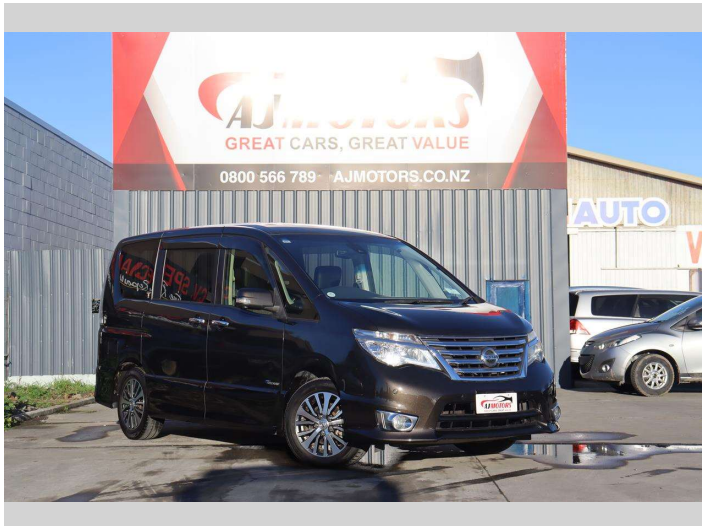

# 2015 Nissan Serena 20G S- HYBRID

**Purchase Price** **\$13,980**

Includes GST  
Excludes on-road costs of \$695

Finance may be available on this vehicle. Ask one of our friendly staff for more information.

**Body Style**  
**4 door, MPV**

**Odometer**  
**109,400 km**

**Engine**  
**2000 cc, Hybrid**

**Fuel Type**  
**Hybrid**

**Transmission**  
**CVT, Front Wheel**

**Wheels**  
**16", Factory Alloys**

**VIN**  
**7AT0DH3FX24255102**