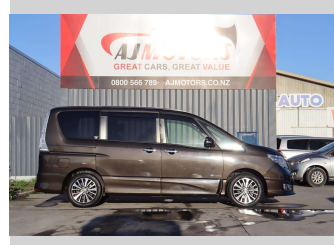

# 2015 Nissan Serena 20G S- HYBRID

**Purchase Price** **\$13,980**

Includes GST  
Excludes on-road costs of \$695

Finance may be available on this vehicle. Ask one of our friendly staff for more information.

**Body Style**  
**4 door, MPV**

**Odometer**  
**109,400 km**

**Engine**  
**2000 cc, Hybrid**

**Fuel Type**  
**Hybrid**

**Transmission**  
**CVT, Front Wheel**

**Wheels**  
**16", Factory Alloys**

**VIN**  
**7AT0DH3FX24255102**