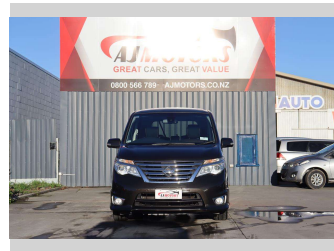

# 2015 Nissan Serena 20G S- HYBRID

**Purchase Price** **\$13,980**

Includes GST  
Excludes on-road costs of \$695

Finance may be available on this vehicle. Ask one of our friendly staff for more information.