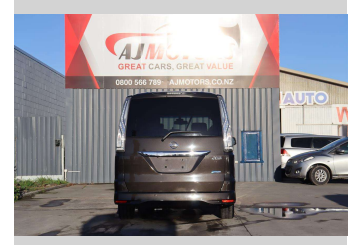

# 2015 Nissan Serena 20G S- HYBRID

**Purchase Price** **\$13,980**

Includes GST  
Excludes on-road costs of \$695

Finance may be available on this vehicle. Ask one of our friendly staff for more information.

**Body Style**  
**4 door, MPV**

**Odometer**  
**109,400 km**

**Engine**  
**2000 cc, Hybrid**

**Fuel Type**  
**Hybrid**

**Transmission**  
**CVT, Front Wheel**

**Wheels**  
**16", Factory Alloys**

**VIN**  
**7AT0DH3FX24255102**