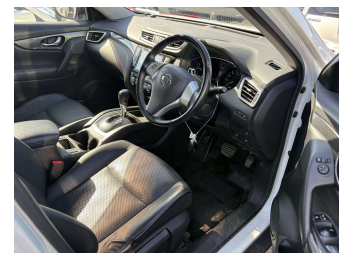

2014 Nissan X-Trail 20X EMERGENCY BRAKE

Purchase Price **POA**
Includes GST, Registration & Licensing

Finance may be available on this vehicle. Ask one of our friendly staff for more information.

Gain peace of mind with Mechanical Breakdown Insurance. **Ask us how.**

Top features
None Listed

Body Style
-
Odometer
109,000 km

Engine
2000 cc
Fuel Type
Petrol

Transmission
CVT

Wheels
-

VIN
-

Interior
-

Safety
-