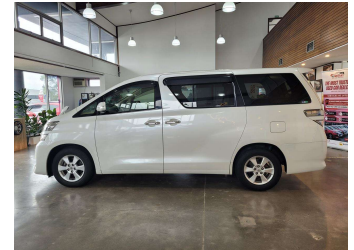

2013 Toyota Vellfire 2.4X

Purchase Price **\$18,980**

Includes GST
Excludes on-road costs of \$695

Finance may be available on this vehicle. Ask one of our friendly staff for more information.

Gain peace of mind with Mechanical Breakdown Insurance. **Ask us how.**

Body Style
5 door, Station Wagon

Odometer
95,999 km

Engine
2400 cc, Internal Combustion

Fuel Type
Petrol

Transmission
Automatic, Front Wheel

Wheels
16", Factory Alloys

VIN
7AT0H65MX24299662

Interior
Beige, Plastic