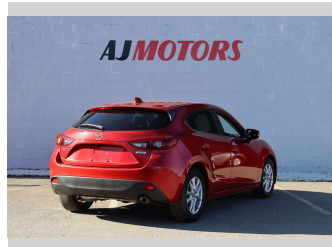

2014 Mazda Axela 15S TOURING

Purchase Price **\$13,987**
Includes GST
 Excludes on-road costs of \$695

Finance may be available on this vehicle. Ask one of our friendly staff for more information.

Gain peace of mind with Mechanical Breakdown Insurance. **Ask us how.**

Body Style
4 door, Hatchback

Odometer
71,200 km

Engine
1500 cc, Internal Combustion

Fuel Type
Petrol

Transmission
CVT, 2WD

Wheels
16", Factory Alloys

VIN
7AT0C13JX24111214

Interior
Black, Plastic