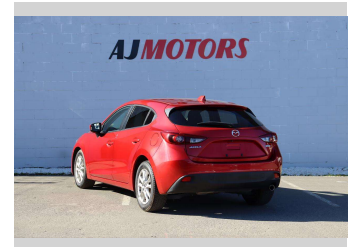

2014 Mazda Axela 15S TOURING

Purchase Price **\$13,987**
Includes GST
 Excludes on-road costs of \$695

Finance may be available on this vehicle. Ask one of our friendly staff for more information.

Gain peace of mind with Mechanical Breakdown Insurance. **Ask us how.**

Body Style
4 door, Hatchback

Odometer
71,200 km

Engine
1500 cc, Internal Combustion

Fuel Type
Petrol

Transmission
CVT, 2WD

Wheels
16", Factory Alloys

VIN
7AT0C13JX24111214

Interior
Black, Plastic