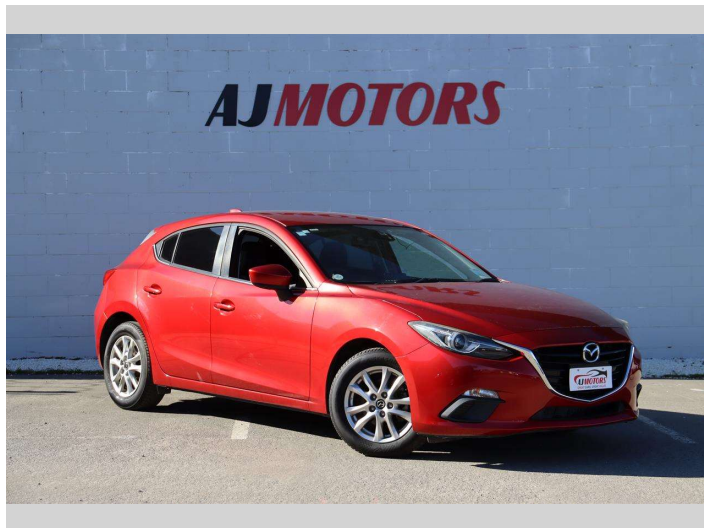

2014 Mazda Axela 15S TOURING

Purchase Price **\$13,987**
Includes GST
 Excludes on-road costs of \$695

Finance may be available on this vehicle. Ask one of our friendly staff for more information.

Gain peace of mind with Mechanical Breakdown Insurance. **Ask us how.**

Body Style
4 door, Hatchback

Odometer
71,200 km

Engine
1500 cc, Internal Combustion

Fuel Type
Petrol

Transmission
CVT, 2WD

Wheels
16", Factory Alloys

VIN
7AT0C13JX24111214

Interior
Black, Plastic