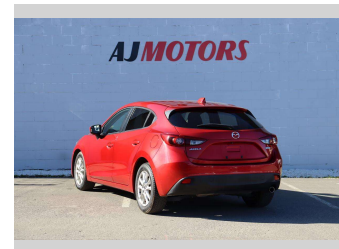

2014 Mazda Axela 15S TOURING

Purchase Price **\$13,987**
Includes GST
 Excludes on-road costs of \$695

Finance may be available on this vehicle. Ask one of our friendly staff for more information.

Gain peace of mind with Mechanical Breakdown Insurance. **Ask us how.**

Body Style
4 door, Hatchback

Odometer
71,200 km

Engine
1500 cc, Internal Combustion

Fuel Type
Petrol

Transmission
CVT, 2WD

Wheels
16", Factory Alloys

VIN
7AT0C13JX2411214

Interior
Black, Plastic