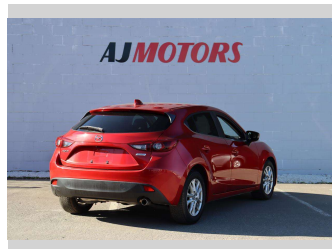

2014 Mazda Axela 15S TOURING

Purchase Price **\$13,987**
Includes GST
 Excludes on-road costs of \$695

Finance may be available on this vehicle. Ask one of our friendly staff for more information.

Gain peace of mind with Mechanical Breakdown Insurance. **Ask us how.**

Body Style
4 door, Hatchback

Odometer
71,200 km

Engine
1500 cc, Internal Combustion

Fuel Type
Petrol

Transmission
CVT, 2WD

Wheels
16", Factory Alloys

VIN
7AT0C13JX2411214

Interior
Black, Plastic