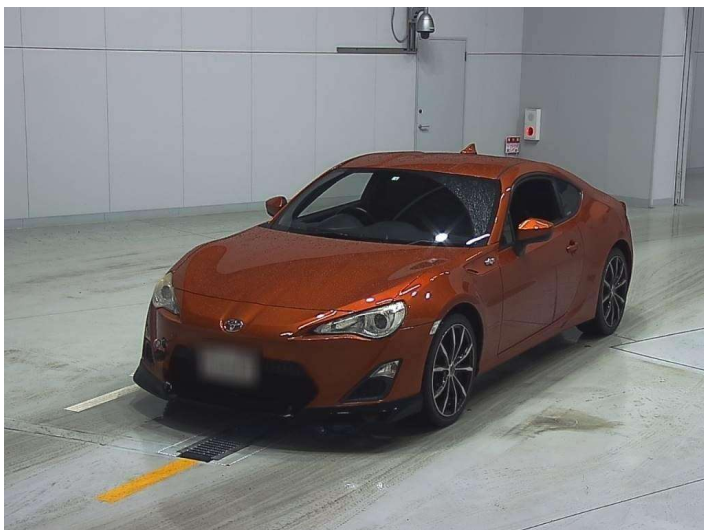

2012 Toyota 86 G

Purchase Price **POA**
Includes GST, Registration & Licensing

Finance may be available on this vehicle. Ask one of our friendly staff for more information.

Gain peace of mind with Mechanical Breakdown Insurance. **Ask us how.**

Top features
None Listed

Body Style

-

Odometer
112,000 km

Engine
2000 cc

Fuel Type
Petrol

Transmission
CVT

Wheels
-

VIN
-

Interior
-

Safety
-

Reg No.

-

Ext Colour
ORANGEMETALLIC

History
Ex-Overseas

Seats
-