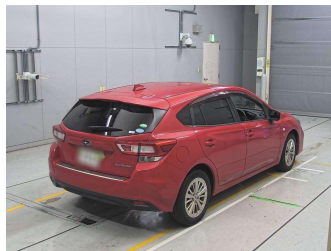

2016 Subaru Impreza

Purchase Price
Includes GST, Registration & Licensing

POA

Finance may be available on this vehicle. Ask one of our friendly staff for more information.

Gain peace of mind with Mechanical Breakdown Insurance. **Ask us how.**

Top features
None Listed

Body Style

-

Odometer

88,251 km

Engine

1600 cc

Fuel Type