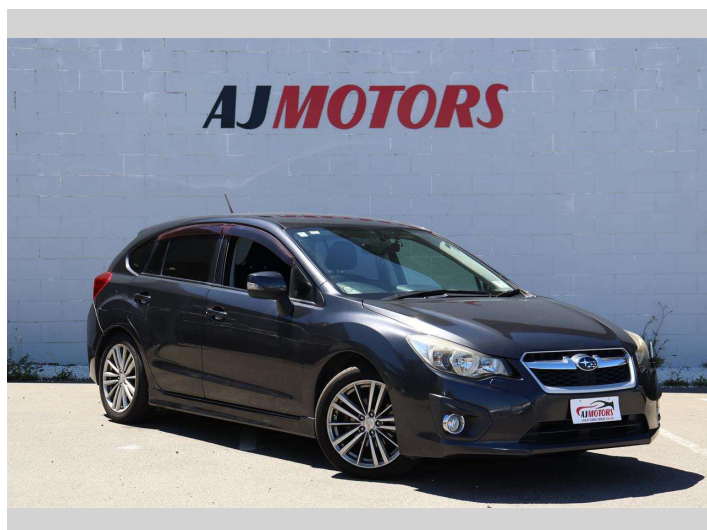

# 2014 Subaru Impreza 2.0L

**Purchase Price** **\$10,980**  
Includes GST  
Excludes on-road costs of \$695

Finance may be available on this vehicle. Ask one of our friendly staff for more information.

Gain peace of mind with Mechanical Breakdown Insurance. **Ask us how.**

**Top features**

- » ABS
- » Central Locking
- » Fog Lights
- » Smart key system with front door touch sensors

Body Style  
**4 door, Hatchback**

Odometer  
**110,500 km**

Engine  
**2000 cc, Internal Combustion**

Fuel Type  
**Petrol**

Transmission  
**Automatic, 2WD**

Wheels  
**17", Factory Alloys**

VIN  
**7AT0GF09X24012080**

Interior  
**Black**

Safety

Based on 2024 UCSR rating for 12-16 models

Reg No.  
-