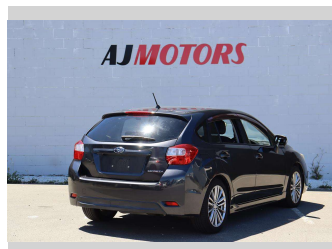

# 2014 Subaru Impreza 2.0L

**Purchase Price** **\$10,980**  
Includes GST  
Excludes on-road costs of \$695

Finance may be available on this vehicle. Ask one of our friendly staff for more information.

Gain peace of mind with Mechanical Breakdown Insurance. **Ask us how.**

**Top features**

- » ABS
- » Central Locking
- » Fog Lights
- » Smart key system with front door touch sensors

Body Style  
**4 door, Hatchback**

Odometer  
**110,500 km**

Engine  
**2000 cc, Internal Combustion**

Fuel Type  
**Petrol**

Transmission  
**Automatic, 2WD**

Wheels  
**17", Factory Alloys**

VIN  
**7AT0GF09X24012080**

Interior  
**Black**

Safety

Based on 2024 UCSR rating for 12-16 models

Reg No.  
-