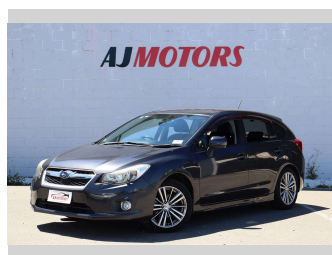

# 2014 Subaru Impreza 2.0L

**Purchase Price** **\$10,980**  
Includes GST  
Excludes on-road costs of \$695

Finance may be available on this vehicle. Ask one of our friendly staff for more information.

Gain peace of mind with Mechanical Breakdown Insurance. **Ask us how.**

**Top features**

- » ABS
- » Central Locking
- » Fog Lights
- » Smart key system with front door touch sensors

Body Style  
**4 door, Hatchback**

Odometer  
**110,500 km**

Engine  
**2000 cc, Internal Combustion**

Fuel Type  
**Petrol**

Transmission  
**Automatic, 2WD**

Wheels  
**17", Factory Alloys**

VIN  
**7AT0GF09X24012080**

Interior  
**Black**

Safety

Based on 2024 UCSR rating for 12-16 models

Reg No.  
-