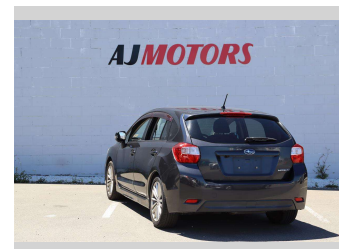

# 2014 Subaru Impreza 2.0L

**Purchase Price** **\$10,980**  
Includes GST  
Excludes on-road costs of \$695

Finance may be available on this vehicle. Ask one of our friendly staff for more information.

Gain peace of mind with Mechanical Breakdown Insurance. **Ask us how.**

**Top features**

- » ABS
- » Central Locking
- » Fog Lights
- » Smart key system with front door touch sensors

Body Style  
**4 door, Hatchback**

Odometer  
**110,500 km**

Engine  
**2000 cc, Internal Combustion**

Fuel Type  
**Petrol**

Transmission  
**Automatic, 2WD**

Wheels  
**17", Factory Alloys**

VIN  
**7AT0GF09X24012080**

Interior  
**Black**

Safety

Based on 2024 UCSR rating for 12-16 models

Reg No.  
-