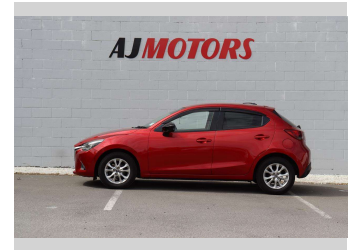

2014 Mazda Demio 1.3 Skyactiv I-Stop

Purchase Price **POA**
Includes GST, Registration & Licensing

Finance may be available on this vehicle. Ask one of our friendly staff for more information.

Gain peace of mind with Mechanical Breakdown Insurance. **Ask us how.**

Body Style
4 door, Hatchback

Odometer
72,100 km

Engine
1298 cc, Internal Combustion

Fuel Type
Petrol

Transmission
Automatic, 2WD

Wheels
15", Factory Alloys

VIN
7AT0C12HX24102689

Interior
Black, Plastic