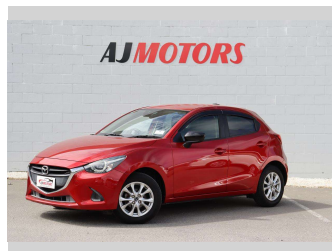

2014 Mazda Demio 13S

Purchase Price **\$12,980**

Includes GST
Excludes on-road costs of \$695

Finance may be available on this vehicle. Ask one of our friendly staff for more information.

Gain peace of mind with Mechanical Breakdown Insurance. **Ask us how.**

Body Style
4 door, Hatchback

Odometer
72,100 km

Engine
11300 cc, Internal Combustion

Fuel Type
Petrol

Transmission
Automatic, 2WD

Wheels
15", Factory Alloys

VIN
7AT0C12HX24102689

Interior
Black, Plastic