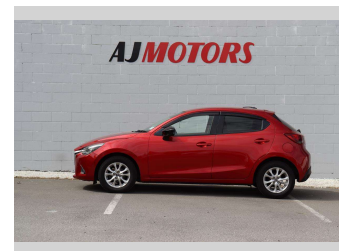

2014 Mazda Demio 13S

Purchase Price **\$12,980**

Includes GST
Excludes on-road costs of \$695

Finance may be available on this vehicle. Ask one of our friendly staff for more information.

Gain peace of mind with Mechanical Breakdown Insurance. **Ask us how.**

Body Style
4 door, Hatchback

Odometer
72,100 km

Engine
11300 cc, Internal Combustion

Fuel Type
Petrol

Transmission
Automatic, 2WD

Wheels
15", Factory Alloys

VIN
7AT0C12HX24102689

Interior
Black, Plastic