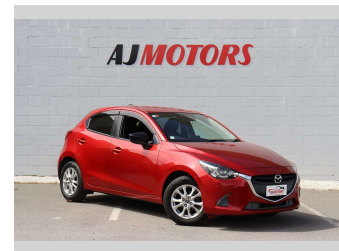

2014 Mazda Demio 13S

Purchase Price **\$12,980**

Includes GST
Excludes on-road costs of \$695

Finance may be available on this vehicle. Ask one of our friendly staff for more information.

Gain peace of mind with Mechanical Breakdown Insurance. **Ask us how.**

Body Style
4 door, Hatchback

Odometer
72,100 km

Engine
11300 cc, Internal Combustion

Fuel Type
Petrol

Transmission
Automatic, 2WD

Wheels
15", Factory Alloys

VIN
7AT0C12HX24102689

Interior
Black, Plastic