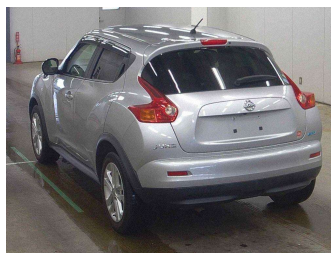

2013 Nissan Juke 15RX TYPE V

Purchase Price **POA**
Includes GST, Registration & Licensing

Finance may be available on this vehicle. Ask one of our friendly staff for more information.

Gain peace of mind with Mechanical Breakdown Insurance. **Ask us how.**

Top features
None Listed

Body Style

-

Odometer

35,377 km

Engine

1500 cc

Fuel Type