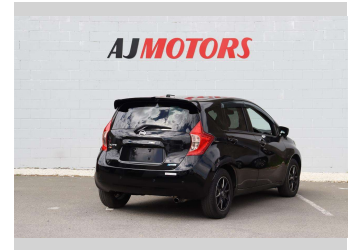

# 2016 Nissan Note X DIG-S V SELECTION SAFETY .

**Purchase Price** **POA**  
Includes GST, Registration & Licensing

Finance may be available on this vehicle. Ask one of our friendly staff for more information.

Body Style  
**4 door, Hatchback**

Odometer  
**73,000 km**

Engine  
**1200 cc, Internal Combustion**

Fuel Type  
**Petrol**

Transmission  
**Automatic, 2WD**

Wheels  
**15", Custom Alloys**

VIN  
**7AT0DH79X24485236**