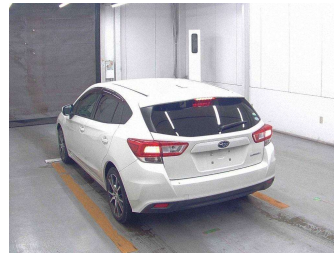

2017 Subaru Impreza SPORT 2.0I-L EYESIGHT

Purchase Price **POA**
Includes GST, Registration & Licensing

Finance may be available on this vehicle. Ask one of our friendly staff for more information.

Gain peace of mind with Mechanical Breakdown Insurance. **Ask us how.**

Top features
None Listed

Body Style
-

Odometer
118,000 km

Engine
2000 cc

Fuel Type
Petrol

Transmission
Paddle Shift

Wheels
-

VIN
-