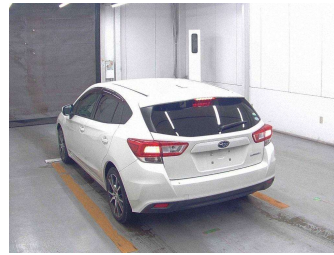

2017 Subaru Impreza SPORT 2.0I-L EYESIGHT

Purchase Price **POA**
Includes GST, Registration & Licensing

Finance may be available on this vehicle. Ask one of our friendly staff for more information.

Gain peace of mind with Mechanical Breakdown Insurance. **Ask us how.**

Top features
None Listed

Body Style	-
Odometer	118,000 km
Engine	2000 cc
Fuel Type	Petrol
Transmission	Paddle Shift
Wheels	-
VIN	-
Interior	-
Safety	-

Reg No.	-
Ext Colour	PEARLWHITE
History	Ex-Overseas
Seats	-
CO2 Emissions	-
Energy Economy	-