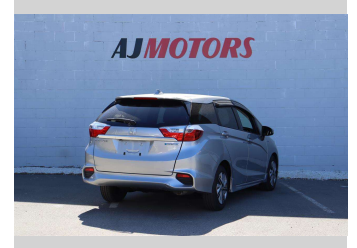

2019 Honda Fit Shuttle Hybrid with Cruise

Purchase Price **\$14,980**

Includes GST
Excludes on-road costs of \$695

Finance may be available on this vehicle. Ask one of our friendly staff for more information.

Body Style
4 door, Hatchback

Odometer
91,600 km

Engine
1500 cc, Hybrid

Fuel Type
Hybrid

Transmission
Automatic

Wheels
15", Hubcap

VIN
7AT08G2YX24422150

Interior
Black, Plastic