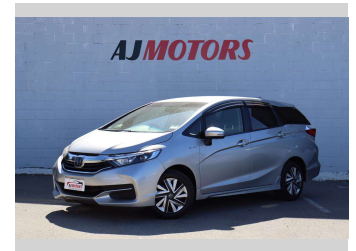

# 2019 Honda Fit Shuttle Hybrid with Cruise

**Purchase Price** **\$12,987**

Includes GST  
Excludes on-road costs of \$695

Finance may be available on this vehicle. Ask one of our friendly staff for more information.

Body Style  
**4 door, Hatchback**

Odometer  
**91,600 km**

Engine  
**1500 cc, Hybrid**

Fuel Type  
**Hybrid**

Transmission  
**Automatic**

Wheels  
**15", Hubcap**

VIN  
**7AT08G2YX24422150**

Interior  
**Black, Plastic**