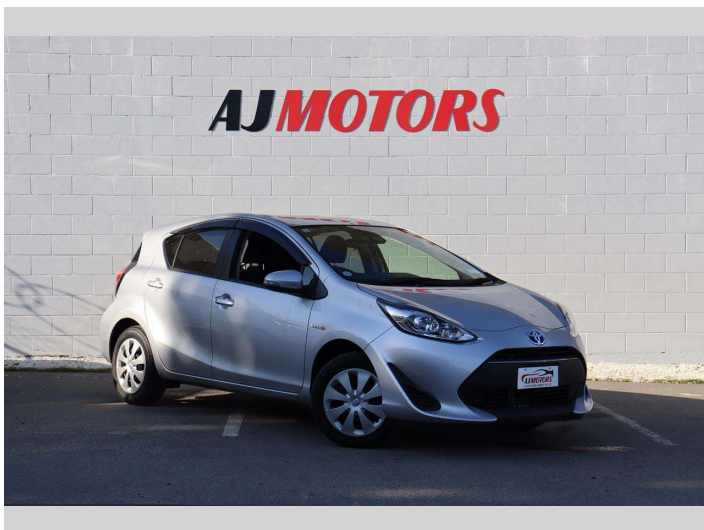

# 2018 Toyota Aqua S

**Purchase Price** **\$11,980**

Includes GST  
Excludes on-road costs of \$695

Finance may be available on this vehicle. Ask one of our friendly staff for more information.

Gain peace of mind with Mechanical Breakdown Insurance. **Ask us how.**

Body Style  
**4 door, Hatchback**

Odometer  
**117,618 km**

Engine  
**1500 cc, Hybrid**

Fuel Type  
**Hybrid**

Transmission  
**Automatic, Front Wheel**

Wheels  
**1856015", Hubcap**

VIN  
**7AT0H65YX24762723**