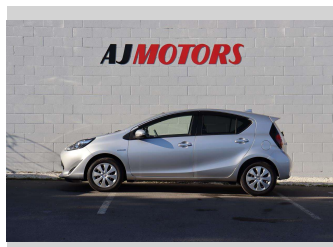

# 2018 Toyota Aqua S

**Purchase Price** **\$11,980**

Includes GST  
Excludes on-road costs of \$695

Finance may be available on this vehicle. Ask one of our friendly staff for more information.

Gain peace of mind with Mechanical Breakdown Insurance. **Ask us how.**

Body Style  
**4 door, Hatchback**

Odometer  
**117,618 km**

Engine  
**1500 cc, Hybrid**

Fuel Type  
**Hybrid**

Transmission  
**Automatic, Front Wheel**

Wheels  
**1856015", Hubcap**

VIN  
**7AT0H65YX24762723**