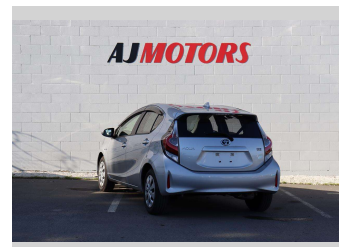

# 2018 Toyota Aqua S

**Purchase Price** **\$11,980**

Includes GST  
Excludes on-road costs of \$695

Finance may be available on this vehicle. Ask one of our friendly staff for more information.

Gain peace of mind with Mechanical Breakdown Insurance. **Ask us how.**

Body Style  
**4 door, Hatchback**

Odometer  
**117,618 km**

Engine  
**1500 cc, Hybrid**

Fuel Type  
**Hybrid**

Transmission  
**Automatic, Front Wheel**

Wheels  
**1856015", Hubcap**

VIN  
**7AT0H65YX24762723**