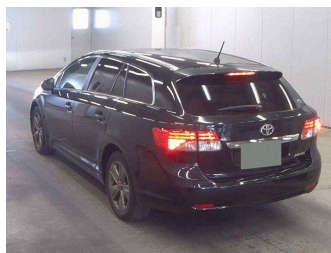

2015 Toyota Avensis

Purchase Price **POA**
Includes GST, Registration & Licensing

Finance may be available on this vehicle. Ask one of our friendly staff for more information.

Gain peace of mind with Mechanical Breakdown Insurance. **Ask us how.**

Top features
None Listed

Body Style

-

Odometer

31,226 km

Engine

2000 cc

Fuel Type