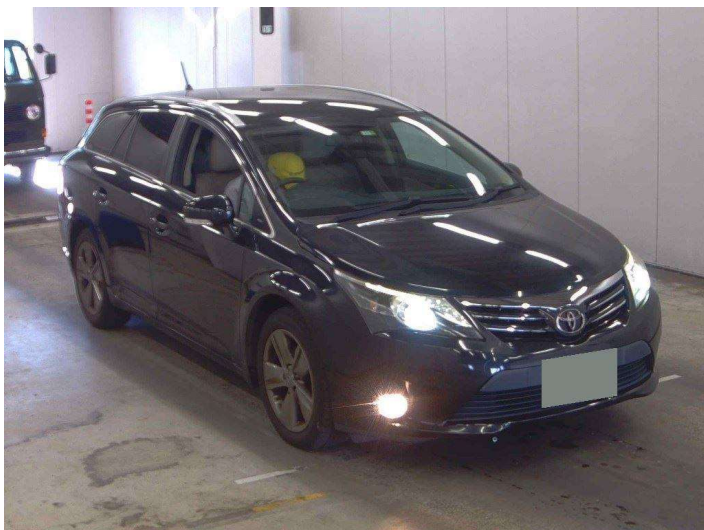

2015 Toyota Avensis

Purchase Price **POA**
Includes GST, Registration & Licensing

Finance may be available on this vehicle. Ask one of our friendly staff for more information.

Gain peace of mind with Mechanical Breakdown Insurance. **Ask us how.**

Top features
None Listed

Body Style

-

Odometer

31,226 km

Engine

2000 cc

Fuel Type

Petrol

Transmission

CVT

Wheels

-

VIN

-

Interior