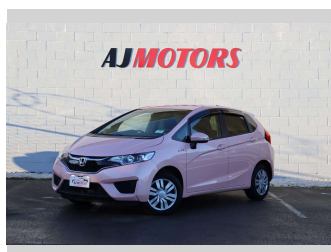

2016 Honda Fit Hybrid Rare Pink colour

Purchase Price **\$12,988**

Includes GST
Excludes on-road costs of \$695

Finance may be available on this vehicle. Ask one of our friendly staff for more information.

Body Style
4 door, Hatchback

Odometer
72,500 km

Engine
1490 cc, Hybrid

Fuel Type
Hybrid

Transmission
Automatic, Front Wheel

Wheels
15", Hubcap

VIN
7AT08G2YX24224990

Interior
Black, Plastic