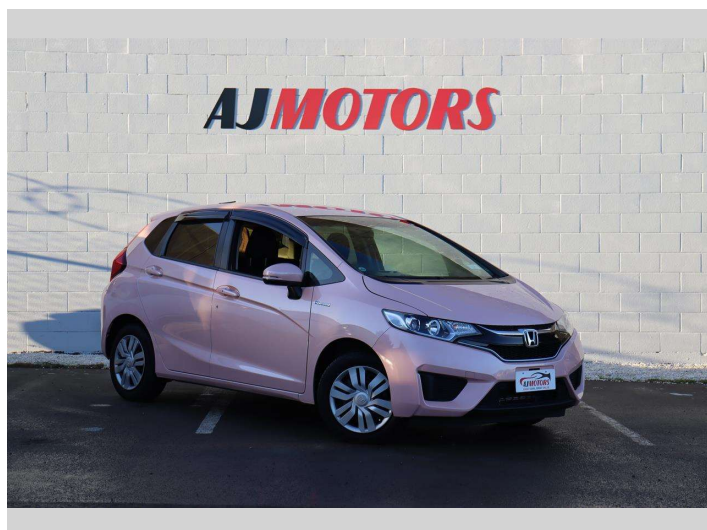

2016 Honda Fit Hybrid Rare Pink colour

Purchase Price **\$12,988**

Includes GST
Excludes on-road costs of \$695

Finance may be available on this vehicle. Ask one of our friendly staff for more information.

Body Style
4 door, Hatchback

Odometer
72,500 km

Engine
1490 cc, Hybrid

Fuel Type
Hybrid

Transmission
Automatic, Front Wheel

Wheels
15", Hubcap

VIN
7AT08G2YX24224990

Interior
Black, Plastic