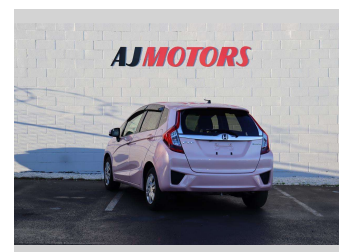

2016 Honda Fit Hybrid Rare Pink colour

Purchase Price **\$12,988**

Includes GST
Excludes on-road costs of \$695

Finance may be available on this vehicle. Ask one of our friendly staff for more information.

Body Style
4 door, Hatchback

Odometer
72,500 km

Engine
1490 cc, Hybrid

Fuel Type
Hybrid

Transmission
Automatic, Front Wheel

Wheels
15", Hubcap

VIN
7AT08G2YX24224990

Interior
Black, Plastic