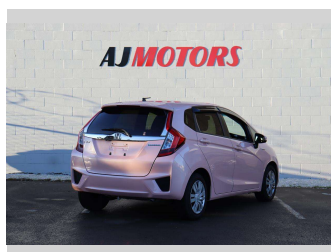

2016 Honda Fit Hybrid Rare Pink colour

Purchase Price **\$12,988**

Includes GST
Excludes on-road costs of \$695

Finance may be available on this vehicle. Ask one of our friendly staff for more information.

Body Style
4 door, Hatchback

Odometer
72,500 km

Engine
1490 cc, Hybrid

Fuel Type
Hybrid

Transmission
Automatic, Front Wheel

Wheels
15", Hubcap

VIN
7AT08G2YX24224990

Interior
Black, Plastic