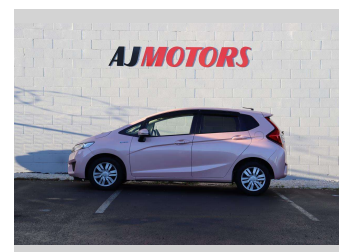

2016 Honda Fit Hybrid Rare Pink colour

Purchase Price **\$12,988**

Includes GST
Excludes on-road costs of \$695

Finance may be available on this vehicle. Ask one of our friendly staff for more information.

Body Style
4 door, Hatchback

Odometer
72,500 km

Engine
1490 cc, Hybrid

Fuel Type
Hybrid

Transmission
Automatic, Front Wheel

Wheels
15", Hubcap

VIN
7AT08G2YX24224990

Interior
Black, Plastic