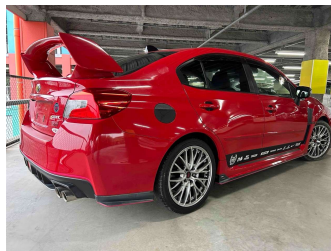

2015 Subaru WRX S4 2.0GT-S | ADVANCE PG WITH

Purchase Price **POA**
Includes GST, Registration & Licensing

Finance may be available on this vehicle. Ask one of our friendly staff for more information.

Gain peace of mind with Mechanical Breakdown Insurance. **Ask us how.**

Top features
None Listed

Body Style

-

Odometer

95,998 km

Engine

2000 cc

Fuel Type

Petrol

Transmission

CVT

Wheels

-

VIN

-

Interior