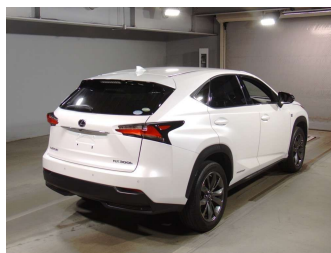

2015 Lexus NX NX300H F SPORTS 4WD

Purchase Price **POA**
Includes GST, Registration & Licensing

Finance may be available on this vehicle. Ask one of our friendly staff for more information.

Gain peace of mind with Mechanical Breakdown Insurance. **Ask us how.**

Top features
None Listed

- Body Style -
- Odometer **110,000 km**
- Engine **2500 cc**
- Fuel Type -
- Transmission **CVT**
- Wheels -
- VIN -
- Interior -
- Safety -

- Reg No. -
- Ext Colour **pearl**
- History **Ex-Overseas**
- Seats -
- CO2 Emissions -
- Energy Economy -