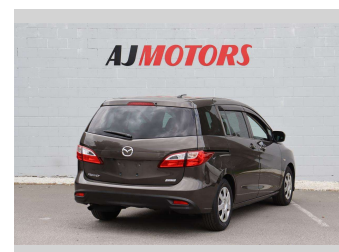

2015 Mazda Premacy 2.0 7 seaters

Purchase Price **POA**
Includes GST, Registration & Licensing

Finance may be available on this vehicle. Ask one of our friendly staff for more information.

Gain peace of mind with Mechanical Breakdown Insurance. **Ask us how.**

Body Style
4 door, Station Wagon

Odometer
69,100 km

Engine
2000 cc, Internal Combustion

Fuel Type
Petrol

Transmission
CVT, 2WD

Wheels
15", Hubcap

VIN
7AT0C133X24128231

Interior
Black, Plastic