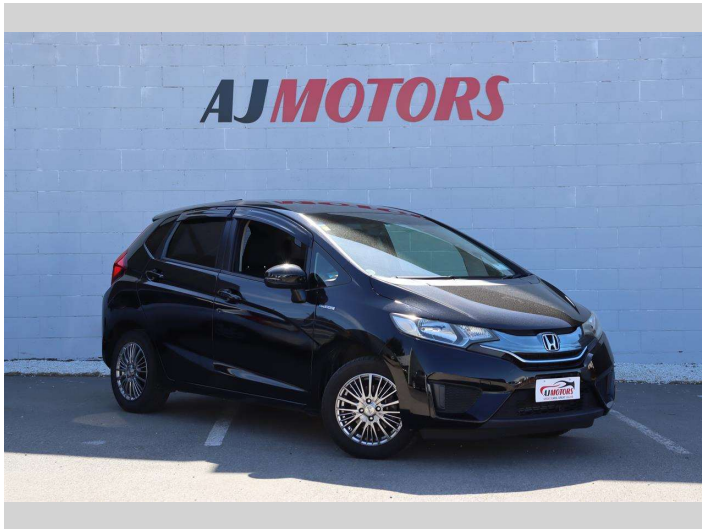

# 2015 Honda Fit HYBRID F PACKAGE

Purchase Price

**\$9,980**

Includes GST  
Excludes on-road costs of \$695

Finance may be available on this vehicle. Ask one of our friendly staff for more information.

finance  
**NOW**

Body Style

**4 door, Hatchback**

Odometer

**117,700 km**

Engine

**1500 cc, Hybrid**

Fuel Type

**Hybrid**

Transmission

**Automatic**

Wheels

**15", Custom Alloys**

VIN

**7AT08G2YX24006878**

Interior

**Black, Plastic**