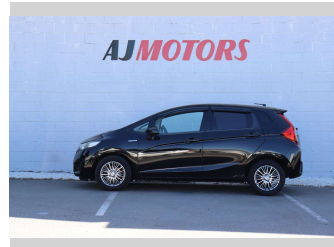

# 2015 Honda Fit HYBRID F PACKAGE

Purchase Price

**\$9,980**

Includes GST  
Excludes on-road costs of \$695

Finance may be available on this vehicle. Ask one of our friendly staff for more information.

finance  
**NOW**

Body Style

**4 door, Hatchback**

Odometer

**117,700 km**

Engine

**1500 cc, Hybrid**

Fuel Type

**Hybrid**