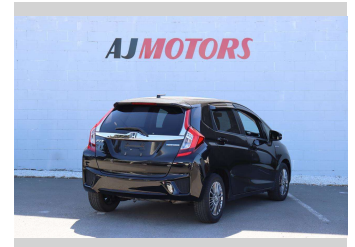

# 2015 Honda Fit HYBRID F PACKAGE

Purchase Price

**\$9,980**

Includes GST  
Excludes on-road costs of \$695

Finance may be available on this vehicle. Ask one of our friendly staff for more information.

finance  
**NOW**

Body Style

**4 door, Hatchback**

Odometer

**117,700 km**

Engine

**1500 cc, Hybrid**

Fuel Type

**Hybrid**