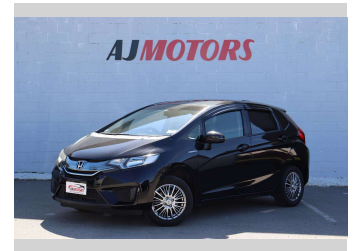

# 2015 Honda Fit HYBRID F PACKAGE

Purchase Price

**\$9,980**

Includes GST  
Excludes on-road costs of \$695

Finance may be available on this vehicle. Ask one of our friendly staff for more information.

finance  
**NOW**

Body Style

**4 door, Hatchback**

Odometer

**117,700 km**

Engine

**1500 cc, Hybrid**

Fuel Type

**Hybrid**

Transmission

**Automatic**

Wheels

**15", Custom Alloys**

VIN

**7AT08G2YX24006878**

Interior

**Black, Plastic**