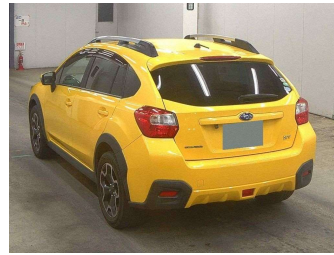

2014 Subaru Impreza XV 4WD 2.0I-L EYESIGHT POP

Purchase Price **POA**
Includes GST, Registration & Licensing

Finance may be available on this vehicle. Ask one of our friendly staff for more information.

Gain peace of mind with Mechanical Breakdown Insurance. **Ask us how.**

Top features
None Listed

Body Style

-

Odometer

123,040 km

Engine

2000 cc