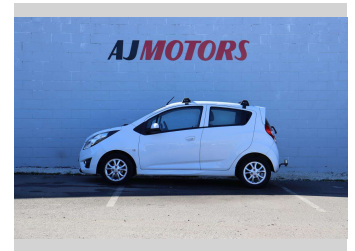

# 2014 Holden Barina Spark (NZ New)

**Purchase Price** **\$9,980**  
Includes GST  
 Excludes on-road costs of \$295

Finance may be available on this vehicle. Ask one of our friendly staff for more information.

Body Style  
**5 door, Hatchback**

Odometer  
**96,700 km**

Engine  
**1249 cc, Internal Combustion**

Fuel Type  
**Petrol**

Transmission  
**4-Speed Automatic, 2WD**

Wheels  
**15", Factory Alloys**

VIN  
**KL3MA4899FC704672**