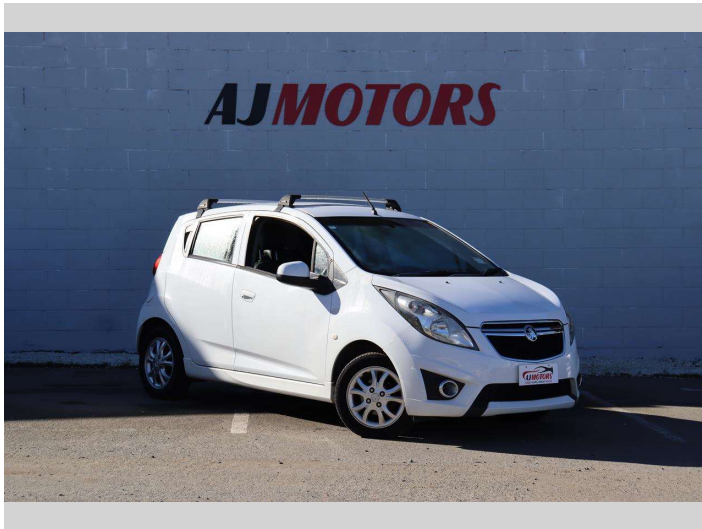

# 2014 Holden Barina Spark (NZ New)

**Purchase Price** **\$9,980**  
Includes GST  
 Excludes on-road costs of \$295

Finance may be available on this vehicle. Ask one of our friendly staff for more information.

Body Style  
**5 door, Hatchback**

Odometer  
**96,700 km**

Engine  
**1249 cc, Internal Combustion**

Fuel Type  
**Petrol**

Transmission  
**4-Speed Automatic, 2WD**

Wheels  
**15", Factory Alloys**

VIN  
**KL3MA4899FC704672**