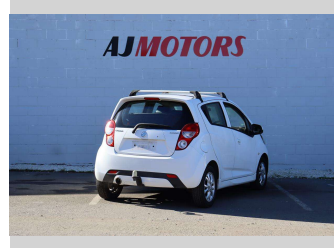

# 2014 Holden Barina Spark (NZ New)

**Purchase Price** **\$9,980**  
Includes GST  
 Excludes on-road costs of \$295

Finance may be available on this vehicle. Ask one of our friendly staff for more information.

Body Style  
**5 door, Hatchback**

Odometer  
**96,700 km**

Engine  
**1249 cc, Internal Combustion**

Fuel Type  
**Petrol**

Transmission  
**4-Speed Automatic, 2WD**

Wheels  
**15", Factory Alloys**

VIN  
**KL3MA4899FC704672**