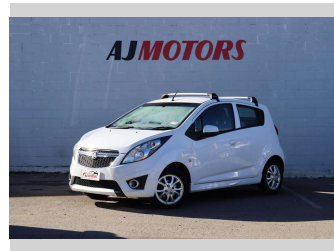

# 2014 Holden Barina Spark (NZ New)

**Purchase Price** **\$9,980**  
Includes GST  
 Excludes on-road costs of \$295

Finance may be available on this vehicle. Ask one of our friendly staff for more information.

Body Style  
**5 door, Hatchback**

Odometer  
**96,700 km**

Engine  
**1249 cc, Internal Combustion**

Fuel Type  
**Petrol**

Transmission  
**4-Speed Automatic, 2WD**

Wheels  
**15", Factory Alloys**

VIN  
**KL3MA4899FC704672**