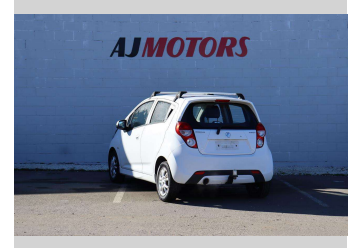

# 2014 Holden Barina Spark (NZ New)

**Purchase Price** **\$9,980**  
Includes GST  
 Excludes on-road costs of \$295

Finance may be available on this vehicle. Ask one of our friendly staff for more information.

Body Style  
**5 door, Hatchback**

Odometer  
**96,700 km**

Engine  
**1249 cc, Internal Combustion**

Fuel Type  
**Petrol**

Transmission  
**4-Speed Automatic, 2WD**

Wheels  
**15", Factory Alloys**

VIN  
**KL3MA4899FC704672**