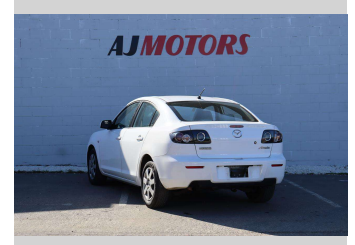

2008 Mazda Axela 15C

Purchase Price

\$9,980

Includes GST
Excludes on-road costs of \$295

Finance may be available on this vehicle. Ask one of our friendly staff for more information.

finance
NOW

Gain peace of mind with Mechanical Breakdown Insurance. **Ask us how.**

Body Style

4 door, Sedan

Odometer

134,000 km

Engine

1500 cc, Internal Combustion

Fuel Type

Petrol

Transmission

Automatic, 2WD

Wheels

15", Factory Alloys

VIN

7AT0C13JX17324596

Interior

Black, Plastic