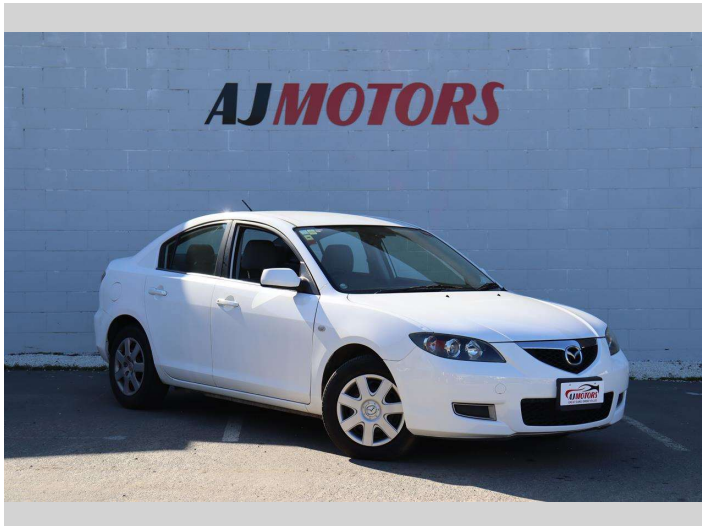

2008 Mazda Axela 15C

Purchase Price

\$9,980

Includes GST
Excludes on-road costs of \$295

Finance may be available on this vehicle. Ask one of our friendly staff for more information.

finance
NOW

Gain peace of mind with Mechanical Breakdown Insurance. **Ask us how.**

Body Style

4 door, Sedan

Odometer

134,000 km

Engine

1500 cc, Internal Combustion

Fuel Type

Petrol

Transmission

Automatic, 2WD

Wheels

15", Factory Alloys

VIN

7AT0C13JX17324596

Interior

Black, Plastic