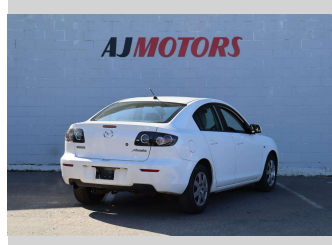

2008 Mazda Axela 15C

Purchase Price

\$9,980

Includes GST
Excludes on-road costs of \$295

Finance may be available on this vehicle. Ask one of our friendly staff for more information.

finance
NOW

Gain peace of mind with Mechanical Breakdown Insurance. **Ask us how.**

Body Style

4 door, Sedan

Odometer

134,000 km

Engine

1500 cc, Internal Combustion

Fuel Type

Petrol

Transmission

Automatic, 2WD

Wheels

15", Factory Alloys

VIN

7AT0C13JX17324596

Interior

Black, Plastic