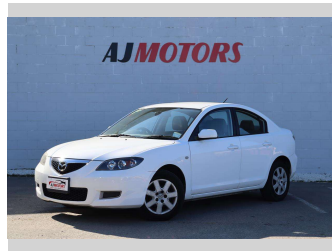

2008 Mazda Axela 15C

Purchase Price

\$9,980

Includes GST
Excludes on-road costs of \$295

Finance may be available on this vehicle. Ask one of our friendly staff for more information.

finance
NOW

Gain peace of mind with Mechanical Breakdown Insurance. **Ask us how.**

Body Style

4 door, Sedan

Odometer

134,000 km

Engine

1500 cc, Internal Combustion

Fuel Type

Petrol

Transmission

Automatic, 2WD

Wheels

15", Factory Alloys

VIN

7AT0C13JX17324596

Interior

Black, Plastic