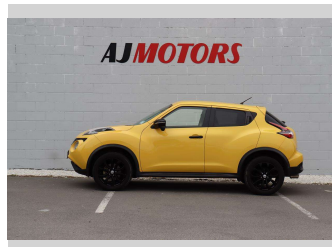

2014 Nissan Juke 15RX PERSONALIZATION

Purchase Price **\$14,980**

Includes GST
Excludes on-road costs of \$695

Finance may be available on this vehicle. Ask one of our friendly staff for more information.

Body Style
4 door, RV/SUV

Odometer
75,300 km

Engine
1500 cc, Internal Combustion

Fuel Type
Petrol

Transmission
Automatic, 2WD

Wheels
17", Factory Alloys

VIN
7AT0DH8HX24406171

Interior
Black