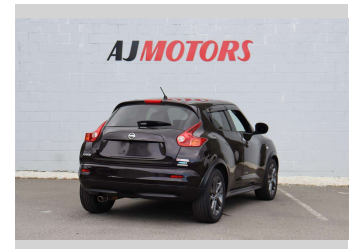

2013 Nissan Juke 15RX

Purchase Price

$13,980

Includes GST
Excludes on-road costs of $695

Finance may be available on this vehicle. Ask one of our friendly staff for more information.

finance
NOW

Gain peace of mind with Mechanical Breakdown Insurance. **Ask us how.**

autosure
INSURANCE

Top features

- » ABS
- » Air Conditioning
- » Alloy Wheels
- » Auto air-condition
- » Central Locking
- » Central Locking
- » Child seat anchor poin...
- » Dynamic Chassis Contro...
- » Inside rear view mirro...
- » Power window
- » Push button start
- » Rear Wiper
- » Side Skirts
- » Smart key system with...

Body Style

4 door, RV/SUV

Odometer

38,600 km

Engine

1500 cc, Internal Combustion

Fuel Type

Petrol

Transmission

Automatic

Wheels

17", Factory Alloys

VIN

7AT0DH8HX23306221

Interior

Black, Plastic

Safety

Based on 2023 UCSR rating for 13-19 models

Reg No.

PZW192

Ext Colour

Black

History

Ex-Overseas

Seats

5 seats, Cloth

CO2 Emissions

★★★★☆

150 grams/km

Energy Economy

★★★★☆☆

**Annual fuel cost of $2,550
6.5L per 100km**

Cost per year is an estimate based on petrol price of $2.80 per litre and an average distance of 14000 km. Emissions and Energy Economy figures standardised to 3P WLTP.

Stock ID: 23774

AJ Motors Sockburn | Phone 0800 566 789 | Email sockburn@ajmotors.co.nz
466 Blenheim Road, Sockburn, Christchurch 8042, New Zealand
www.ajmotors.co.nz