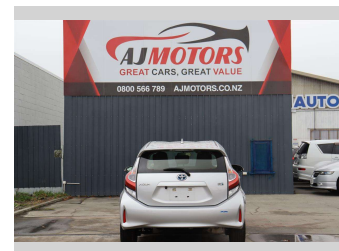

# 2019 Toyota Aqua L

**Purchase Price** **\$12,980**

Includes GST  
Excludes on-road costs of \$695

Finance may be available on this vehicle. Ask one of our friendly staff for more information.

Gain peace of mind with Mechanical Breakdown Insurance. **Ask us how.**