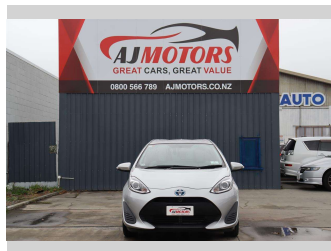

# 2019 Toyota Aqua L

**Purchase Price** **\$12,980**

Includes GST  
Excludes on-road costs of \$695

Finance may be available on this vehicle. Ask one of our friendly staff for more information.

Gain peace of mind with Mechanical Breakdown Insurance. **Ask us how.**

**Body Style**  
4 door, Hatchback

**Odometer**  
83,400 km

**Engine**  
1496 cc, Hybrid

**Fuel Type**  
Hybrid

**Transmission**  
Automatic

**Wheels**  
15", Hubcap

**VIN**  
7AT0H65YX24801624

**Interior**  
Black, Plastic