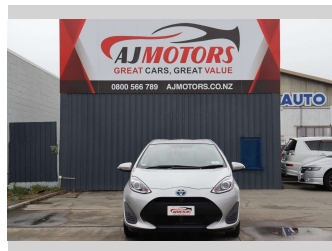

2019 Toyota Aqua L

Purchase Price **\$12,980**

Includes GST
Excludes on-road costs of \$695

Finance may be available on this vehicle. Ask one of our friendly staff for more information.

Gain peace of mind with Mechanical Breakdown Insurance. **Ask us how.**

Body Style
4 door, Hatchback

Odometer
83,400 km

Engine
1496 cc, Hybrid

Fuel Type
Hybrid

Transmission
Automatic

Wheels
15", Hubcap

VIN
7AT0H65YX24801624

Interior
Black, Plastic