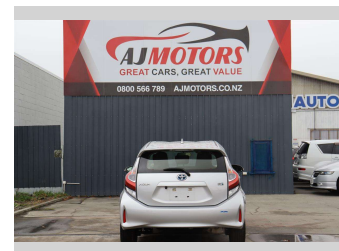

2019 Toyota Aqua L

Purchase Price **\$12,980**

Includes GST
Excludes on-road costs of \$695

Finance may be available on this vehicle. Ask one of our friendly staff for more information.

Gain peace of mind with Mechanical Breakdown Insurance. **Ask us how.**