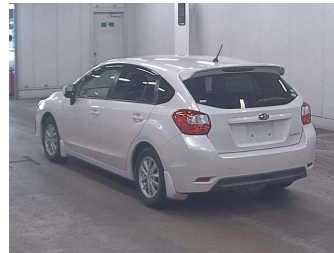

2012 Subaru Impreza SPORT 1.6I-L

Purchase Price **POA**
Includes GST, Registration & Licensing

Finance may be available on this vehicle. Ask one of our friendly staff for more information.

Gain peace of mind with Mechanical Breakdown Insurance. **Ask us how.**

Top features
None Listed

Body Style

-

Odometer

85,000 km

Engine

1600 cc

Fuel Type