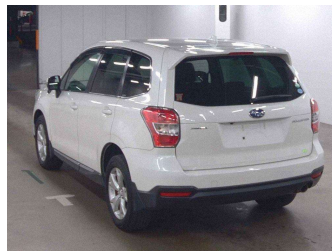

2015 Subaru Forester

Purchase Price **POA**
Includes GST, Registration & Licensing

Finance may be available on this vehicle. Ask one of our friendly staff for more information.

Gain peace of mind with Mechanical Breakdown Insurance. **Ask us how.**

Top features
None Listed

Body Style

-

Odometer

117,753 km

Engine

2000 cc

Fuel Type

Petrol

Transmission

CVT

Wheels

-

VIN

-

Interior

-

Safety

-

Reg No.

-

Ext Colour

Pearl

History

Ex-Overseas

Seats

-

CO2 Emissions

-

Energy Economy

-

Stock ID: 19818

AJ Motors East Tamaki | Phone 0800 566 789 | Email easttamaki@ajmotors.co.nz
53 Springs Road, East Tamaki, Auckland 2013, New Zealand
www.ajmotors.co.nz