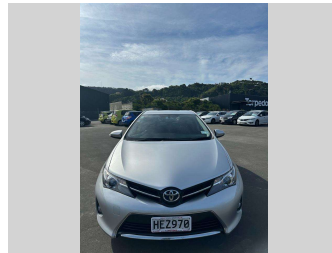

# 2014 Toyota Corolla LEVIN SX 1.8P( NZ New)

**Purchase Price** **\$13,980**

Includes GST  
Excludes on-road costs of \$695

Finance may be available on this vehicle. Ask one of our friendly staff for more information.

**Body Style**  
5 door, Hatchback

**Odometer**  
112,266 km

**Engine**  
1798 cc, Internal Combustion

**Fuel Type**  
Petrol

**Transmission**  
Automatic, Front Wheel

**Wheels**  
15", Factory Alloys

**VIN**  
JTJNKU3JE10J054843

**Interior**  
Brown and Wine Red, Plastic

**Safety**

Based on 2023 VSRR rating

**Reg No.**  
HEZ970

**Ext Colour**  
Grey

**History**  
NZ New, 3 owners

**Seats**  
5 seats, Fabric

**CO2 Emissions**  
★★★★☆  
169 grams/km