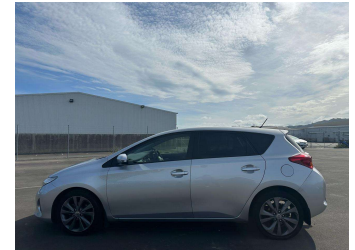

# 2014 Toyota Corolla LEVIN SX 1.8P( NZ New)

**Purchase Price** **\$13,980**

Includes GST  
Excludes on-road costs of \$695

Finance may be available on this vehicle. Ask one of our friendly staff for more information.

**Body Style**  
5 door, Hatchback

**Odometer**  
112,266 km

**Engine**  
1798 cc, Internal Combustion

**Fuel Type**  
Petrol

**Transmission**  
Automatic, Front Wheel

**Wheels**  
15", Factory Alloys

**VIN**  
JTJNKU3JE10J054843