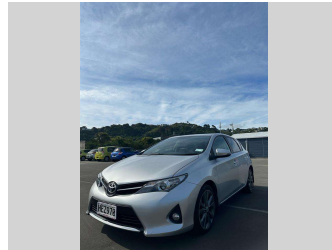

# 2014 Toyota Corolla LEVIN SX 1.8P( NZ New)

**Purchase Price** **\$13,980**

Includes GST  
Excludes on-road costs of \$695

Finance may be available on this vehicle. Ask one of our friendly staff for more information.

**Body Style**  
5 door, Hatchback

**Odometer**  
112,266 km

**Engine**  
1798 cc, Internal Combustion

**Fuel Type**  
Petrol

**Transmission**  
Automatic, Front Wheel

**Wheels**  
15", Factory Alloys

**VIN**  
JTJNKU3JE10J054843