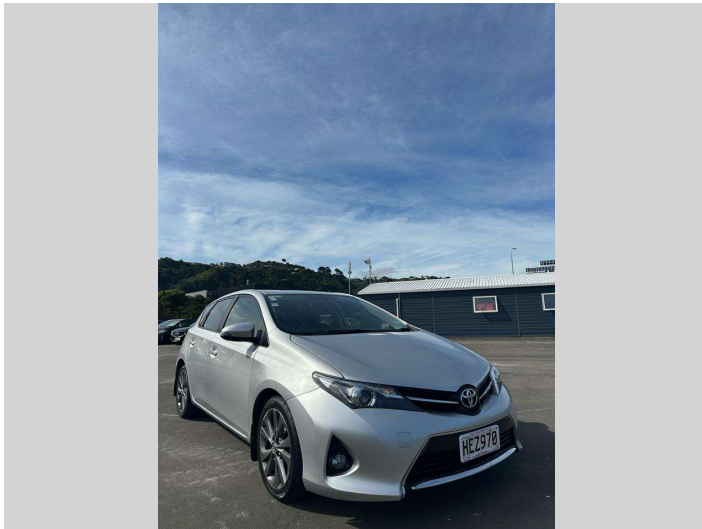

# 2014 Toyota Corolla LEVIN SX 1.8P( NZ New)

**Purchase Price** **\$13,980**

Includes GST  
Excludes on-road costs of \$695

Finance may be available on this vehicle. Ask one of our friendly staff for more information.

**Body Style**  
5 door, Hatchback

**Odometer**  
112,266 km

**Engine**  
1798 cc, Internal Combustion

**Fuel Type**  
Petrol

**Transmission**  
Automatic, Front Wheel

**Wheels**  
15", Factory Alloys

**VIN**  
JTJNKU3JE10J054843