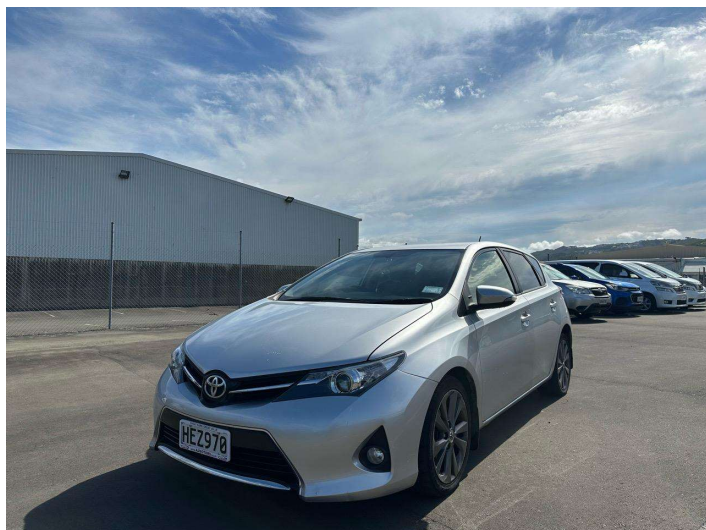

2014 Toyota Corolla LEVIN SX 1.8P(NZ New)

Purchase Price **\$13,980**

Includes GST
Excludes on-road costs of \$695

Finance may be available on this vehicle. Ask one of our friendly staff for more information.

Body Style
5 door, Hatchback

Odometer
112,266 km

Engine
1798 cc, Internal Combustion

Fuel Type
Petrol

Transmission
Automatic, Front Wheel

Wheels
15", Factory Alloys

VIN
JTNKU3JE10J054843

Interior
Brown and Wine Red, Plastic