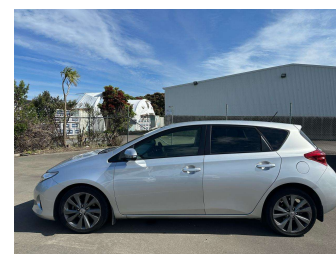

2014 Toyota Corolla LEVIN SX 1.8P(NZ New)

Purchase Price **\$13,980**

Includes GST
Excludes on-road costs of \$695

Finance may be available on this vehicle. Ask one of our friendly staff for more information.

Body Style
5 door, Hatchback

Odometer
112,266 km

Engine
1798 cc, Internal Combustion

Fuel Type
Petrol

Transmission
Automatic, Front Wheel

Wheels
15", Factory Alloys

VIN
JTNKU3JE10J054843

Interior
Brown and Wine Red, Plastic